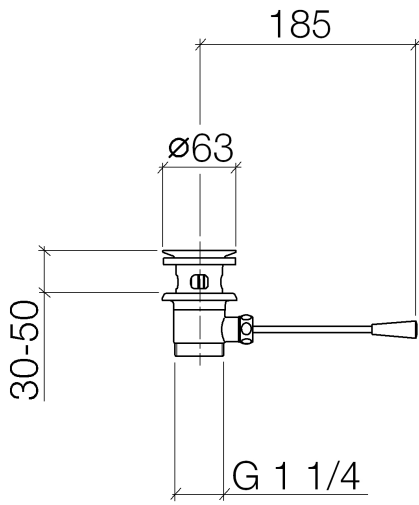

10 300 970

- length of knee lever 185 mm
- Only suitable for basins with an overflow.

Fits: IMO, LULU, MADISON, MEM, TARA,  
CL.1, LISSÉ, VAIA, META, CYO

	Durabronz (23kt Gold)	10 300 970-09
	Chrome	10 300 970-00
	Brushed Platinum	10 300 970-06
	Platinum	10 300 970-08
	Dark Chrome	10 300 970-19
	Light Gold	10 300 970-26
	Brushed Light Gold	10 300 970-27
	Brushed Durabronz (23kt Gold)	10 300 970-28
	Matte Black	10 300 970-33
	Brushed Bronze	10 300 970-42
	Brushed Champagne (22kt Gold)	10 300 970-46
	Champagne (22kt Gold)	10 300 970-47
	Brushed Chrome	10 300 970-93
	Brushed Dark Platinum	10 300 970-99

10 300 970

10 300 970

Parts for other finishes can be found here: [Chrome](#)

### Spare parts list

No.	Item Number	Name	Quantity used	Delivery time
1	90 11 01 026 00-09	cup	1	40
2	04 31 20 016 00-09	plug	1	40
3	04 28 10 026 00 90	accessories	1	2
4	09 14 03 025 90	seal	1	2
5	09 11 01 023-09	cup	1	40
6	09 14 05 040 90	seal	1	2
7	09 31 09 055-09	pull-rod	1	60
8	09 30 11 049 90	disc	1	2
9	09 23 30 003-09	nut	1	60
10	09 20 01 040-09	handle	1	60