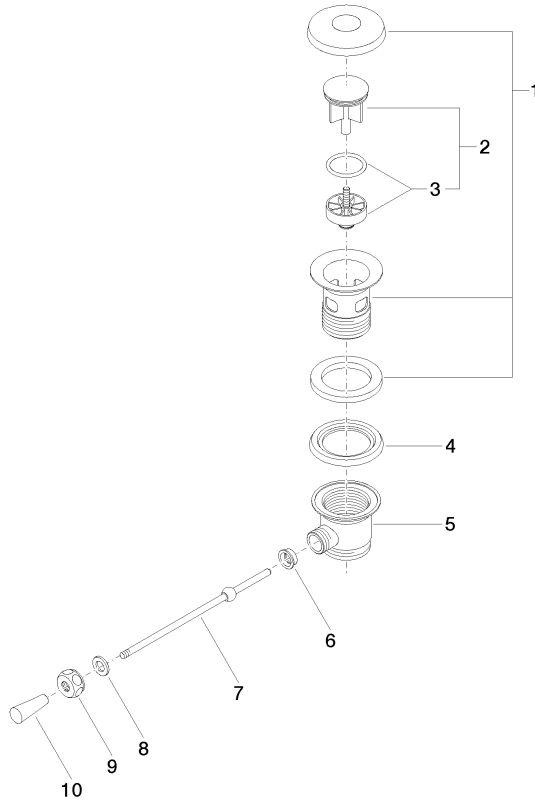

10 300 970

- length of knee lever 185 mm
- Only suitable for basins with an overflow.

Fits: IMO, LULU, MADISON, MEM, TARA,  
CL.1, LISSÉ, VAIA, META, CYO

	Durabronz (23kt Gold)	10 300 970-09
	Chrome	10 300 970-00
	Brushed Platinum	10 300 970-06
	Platinum	10 300 970-08
	Dark Chrome	10 300 970-19
	Light Gold	10 300 970-26
	Brushed Light Gold	10 300 970-27
	Brushed Durabronz (23kt Gold)	10 300 970-28
	Matte Black	10 300 970-33
	Brushed Bronze	10 300 970-42
	Brushed Champagne (22kt Gold)	10 300 970-46
	Champagne (22kt Gold)	10 300 970-47
	Brushed Chrome	10 300 970-93
	Brushed Dark Platinum	10 300 970-99

10 300 970

10 300 970

Parts for other finishes can be found here: [Chrome](#)

### Spare parts list

No.	Item Number	Name	Quantity used	Delivery time
1	90 11 01 026 00-09	cup	1	40
2	04 31 20 016 00-09	plug	1	40
3	04 28 10 026 00 90	accessories	1	2
4	09 14 03 025 90	seal	1	2
5	09 11 01 023-09	cup	1	40
6	09 14 05 040 90	seal	1	2
7	09 31 09 055-09	pull-rod	1	60
8	09 30 11 049 90	disc	1	2
9	09 23 30 003-09	nut	1	60
10	09 20 01 040-09	handle	1	60